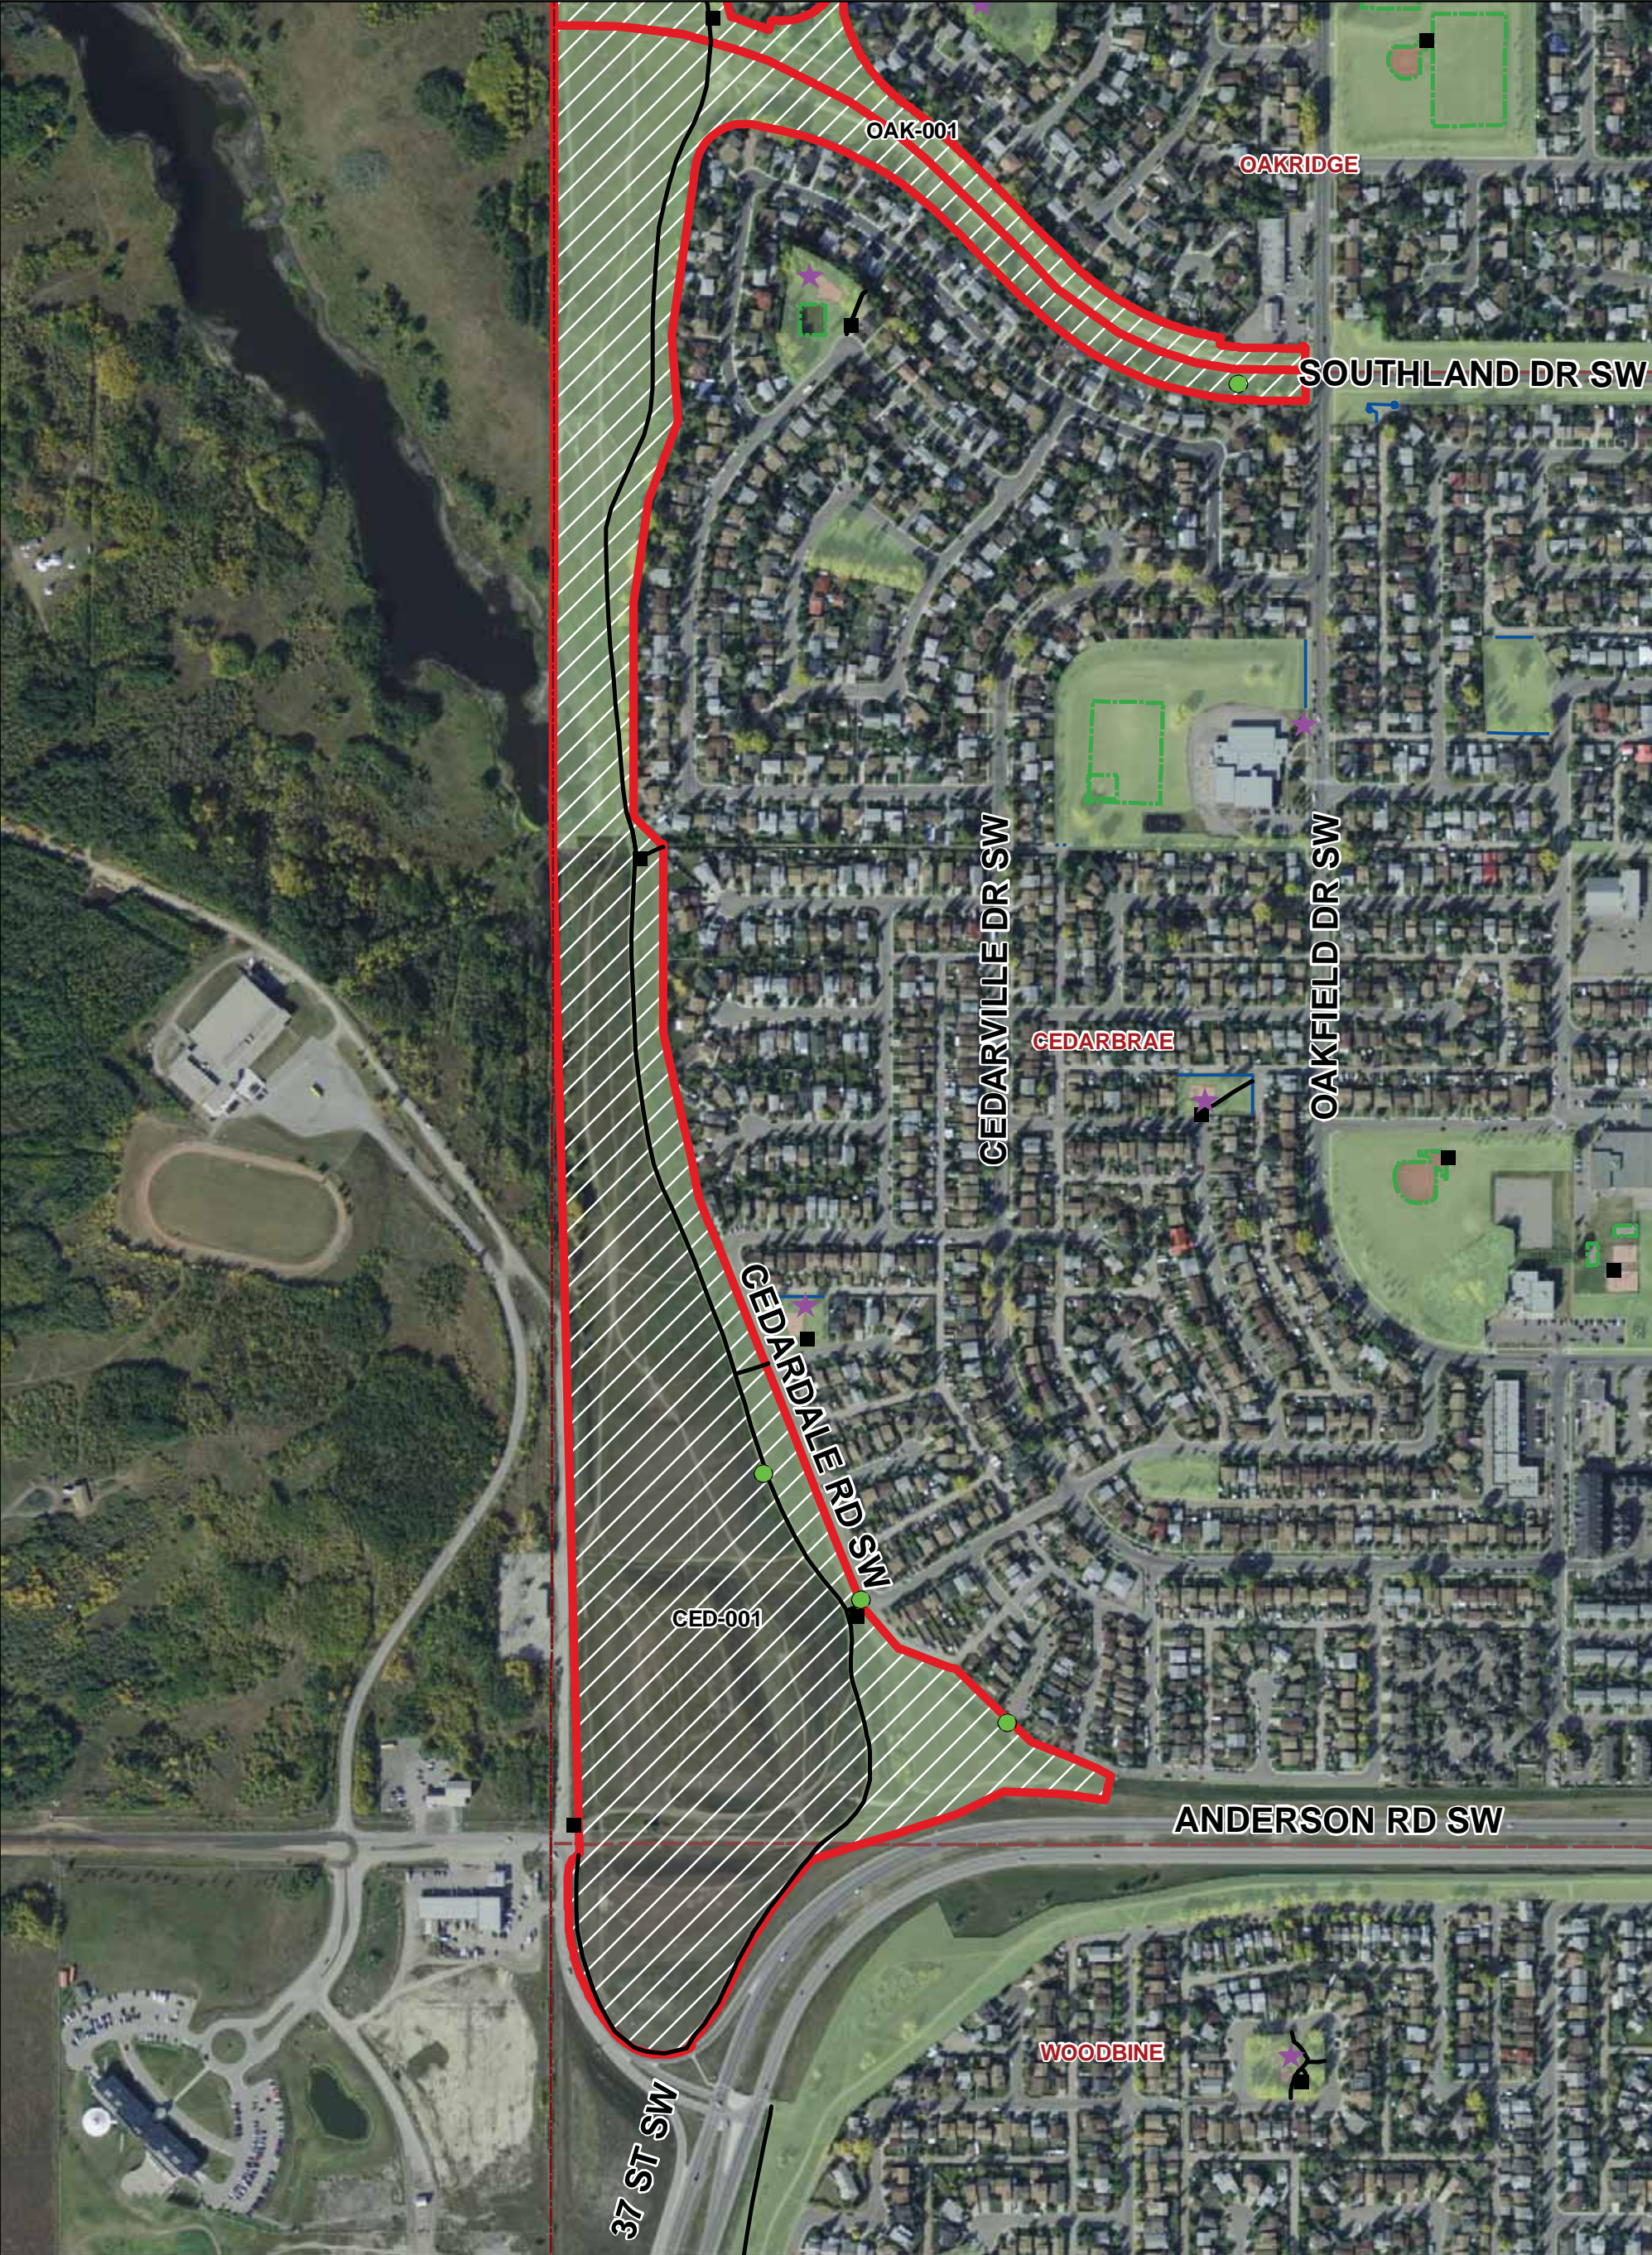

CEDARBRAE OFF LEASH AREA (CED-001)

THE CITY OF
CALGARY
INFRASTRUCTURE &
INFORMATION SERVICES

0 30 60 120 180 Meters

THIS MAP WAS PRODUCED BY:
CITY OF CALGARY PARKS
COPYRIGHT 2010 The City of Calgary
ALL RIGHTS RESERVED. NO PART OF THIS MAP MAY BE REPRODUCED IN ANY FORM
OR BY ANY MEANS WITHOUT THE WRITTEN CONSENT OF THE CITY OF CALGARY
AND APPROPRIATE LICENCE AGREEMENT. THE CITY OF CALGARY PROVIDES THIS
INFORMATION IN GOOD FAITH, BUT PROVIDES NO WARRANTY NOR ACCEPTS ANY
LIABILITY ARISING FROM INCORRECT, INCOMPLETE OR MISLEADING INFORMATION
OR ITS IMPROPER USE. INFORMATION IS MAINTAINED ON A REGULAR BASIS.
November 4, 2010
2010-147-OLA.mxd

Legend

- Dog Off Leash Sign
- ★ No Dogs Sign
- Garbage Bins
- Chain Link Fence
- Post and Cable Fence
- P Parking Lot
- Pathway
- Off Leash Areas
- Golf Course
- Playground
- Playfields